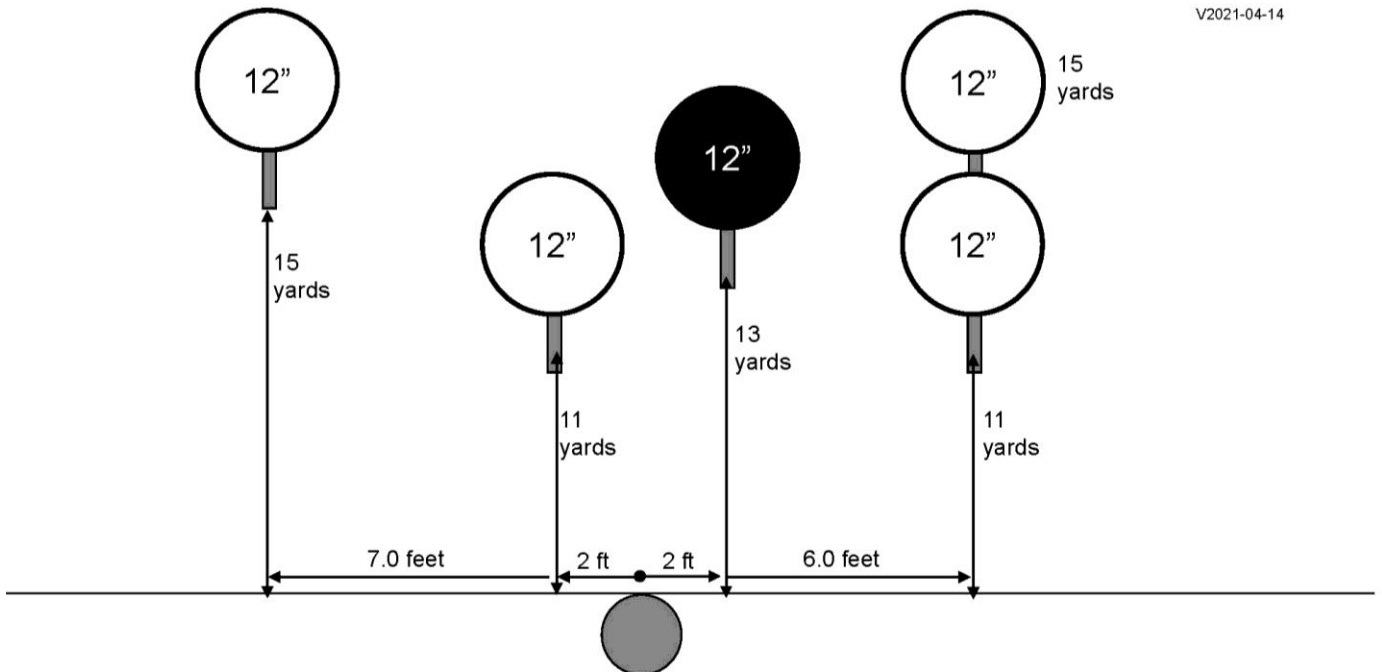

4 – 10" Square Plates
1 – 12" Square Stop Plate

Match 01

Maple Tree Range
FIVE TO GO

V2021-04-14

4 – 12" Round Plates
1 – 12" Round Stop Plate

Match 02

Maple Tree Range
ROUNDAABOUT

V2021-04-14

- 1 – 12" Diamond Plate
- 2 – 10" Square Plates
- 1 – 12" Round Plate
- 1 – 12" Round Stop Plate

Match 05
Maple Tree Range
SPEED OPTION

V2021-04-14

- 1 – 10" Diamond Plate
- 1 – 10" Square Plate
- 2 – 12 Round Plates
- 1 – 12" Round Stop Plate

Match 06
Maple Tree Range
PENDULUM

V2021-04-14

- 4 – 18x24" Rectangle Plates
- 1 – 12" Round Stop Plate

Match 03
600 Range
SMOKE & HOPE

V2021-04-14

- 1 – 10" Diamond Plate
- 1 – 12" Square Plate
- 2 – 18 x 24" Fig 12 Plates
- 1 – 12" Square Stop Plate

Match 04
600 Range
ACCELERATOR

V2021-04-14

- 2 – 10" Square Plates
- 2 – 18 x 24" Rectangle Plates
- 1 – 12" Square Stop Plate

Match 07

600 Range

SHOWDOWN

V2021-04-14

- 2 – 12" Square Plates
- 2 – 18 x 24" Rectangle Plates
- 1 – 12" Diamond Stop Plate