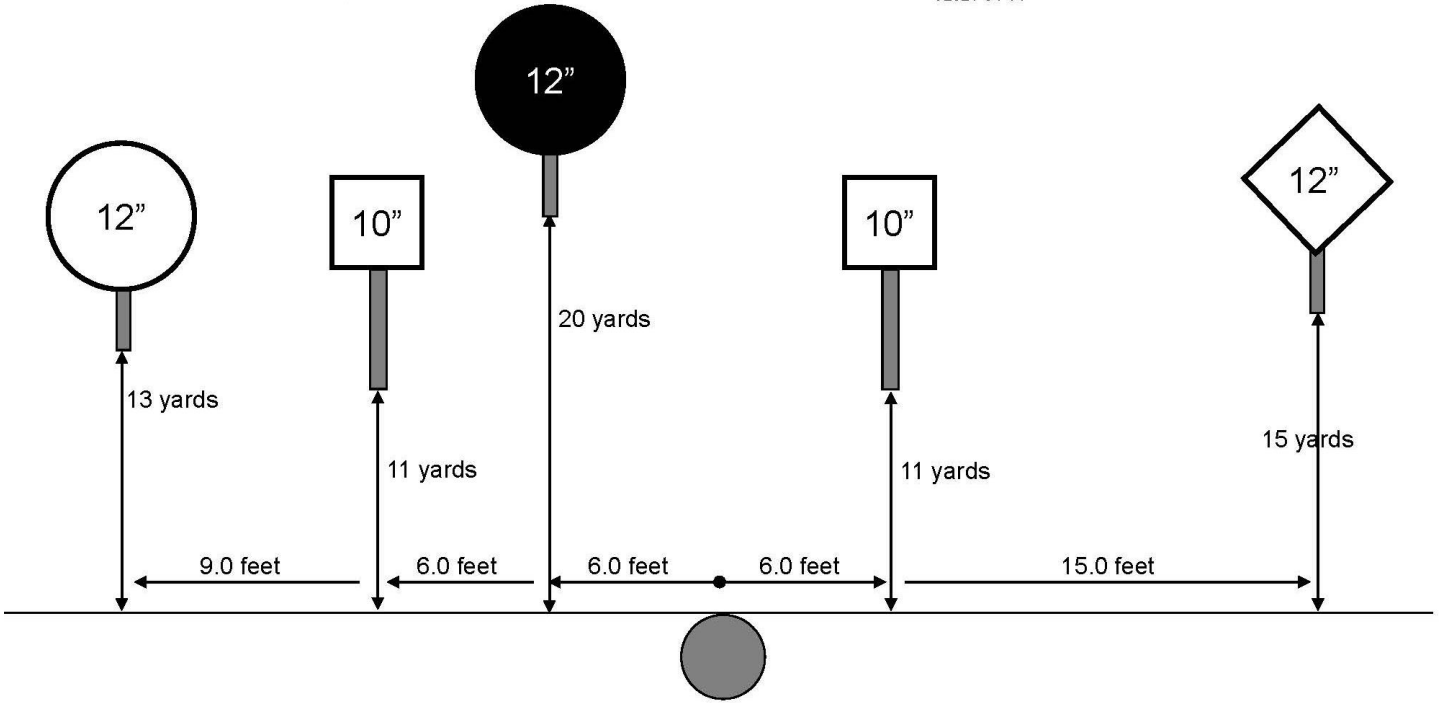

4 – 10" Square Plates
1 – 12" Square Stop Plate

Match 01

Maple Tree Range
FIVE TO GO

V2021-04-14

4 – 12" Round Plates
1 – 12" Round Stop Plate

Match 02

Maple Tree Range
ROUNDAABOUT

V2021-04-14

- 1 – 12" Diamond Plate
- 2 – 10" Square Plates
- 1 – 12" Round Plate
- 1 – 12" Round Stop Plate

Match 05
Maple Tree Range
SPEED OPTION

V2021-04-14

- 1 – 10" Diamond Plate
- 1 – 10" Square Plate
- 2 – 12 Round Plates
- 1 – 12" Round Stop Plate

Match 06
Maple Tree Range
PENDULUM

V2021-04-14

- 4 – 18x24" Rectangle Plates
- 1 – 12" Round Stop Plate

Match 03
600 Range
SMOKE & HOPE

V2021-04-14

- 1 – 10" Diamond Plate
- 1 – 12" Square Plate
- 2 – 18 x 24" Fig 12 Plates
- 1 – 12" Square Stop Plate

Match 04
600 Range
ACCELERATOR

V2021-04-14

- 2 – 10" Square Plates
- 2 – 18 x 24" Rectangle Plates
- 1 – 12" Square Stop Plate

Match 07

600 Range

SHOWDOWN

V2021-04-14

- 2 – 12" Square Plates
- 2 – 18 x 24" Rectangle Plates
- 1 – 12" Diamond Stop Plate