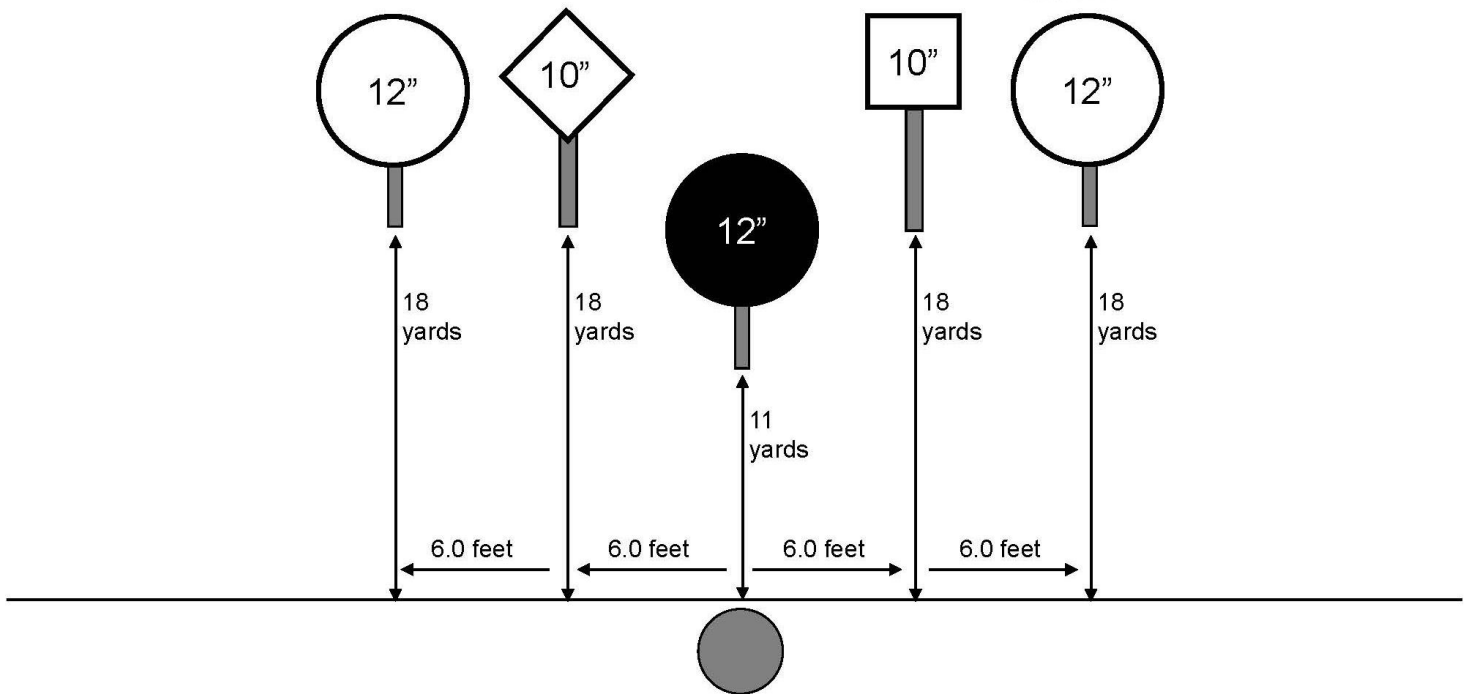

4 – 10" Square Plates
1 – 12" Square Stop Plate

Match 01

Maple Tree Range
FIVE TO GO

V2021-04-14

4 – 12" Round Plates
1 – 12" Round Stop Plate

Match 02

Maple Tree Range
ROUNDAABOUT

V2021-04-14

- 1 – 12" Diamond Plate
- 2 – 10" Square Plates
- 1 – 12" Round Plate
- 1 – 12" Round Stop Plate

Match 05
Maple Tree Range
SPEED OPTION

V2021-04-14

- 1 – 10" Diamond Plate
- 1 – 10" Square Plate
- 2 – 12 Round Plates
- 1 – 12" Round Stop Plate

Match 06
Maple Tree Range
PENDULUM

V2021-04-14

- 4 – 18x24" Rectangle Plates
- 1 – 12" Round Stop Plate

Match 03
600 Range
SMOKE & HOPE

V2021-04-14

- 1 – 10" Diamond Plate
- 1 – 12" Square Plate
- 2 – 18 x 24" Fig 12 Plates
- 1 – 12" Square Stop Plate

Match 04
600 Range
ACCELERATOR

V2021-04-14

- 2 – 10" Square Plates
- 2 – 18 x 24" Rectangle Plates
- 1 – 12" Square Stop Plate

Match 07

600 Range

SHOWDOWN

V2021-04-14

- 2 – 12" Square Plates
- 2 – 18 x 24" Rectangle Plates
- 1 – 12" Diamond Stop Plate