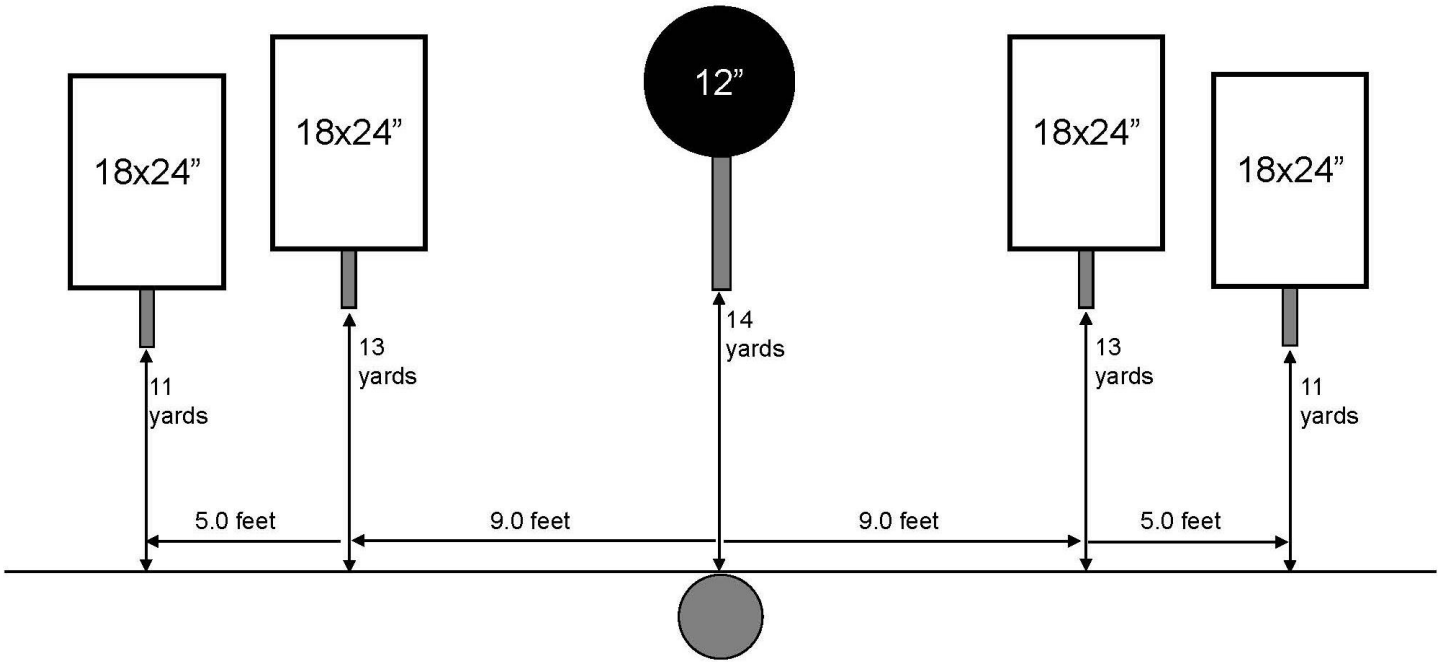

- 1 – 12" Diamond Plate
- 2 – 10" Square Plates
- 1 – 12" Round Plate
- 1 – 12" Round Stop Plate

Match 05
Maple Tree Range
SPEED OPTION

V2021-04-14

- 1 – 10" Diamond Plate
- 1 – 10" Square Plate
- 2 – 12 Round Plates
- 1 – 12" Round Stop Plate

Match 06
Maple Tree Range
PENDULUM

V2021-04-14

- 4 – 18x24" Rectangle Plates
- 1 – 12" Round Stop Plate

Match 03
600 Range
SMOKE & HOPE

V2021-04-14

- 1 – 10" Diamond Plate
- 1 – 12" Square Plate
- 2 – 18 x 24" Fig 12 Plates
- 1 – 12" Square Stop Plate

Match 04
600 Range
ACCELERATOR

V2021-04-14

- 2 – 10" Square Plates
- 2 – 18 x 24" Rectangle Plates
- 1 – 12" Square Stop Plate

Match 07

600 Range

SHOWDOWN

V2021-04-14

- 2 – 12" Square Plates
- 2 – 18 x 24" Rectangle Plates
- 1 – 12" Diamond Stop Plate