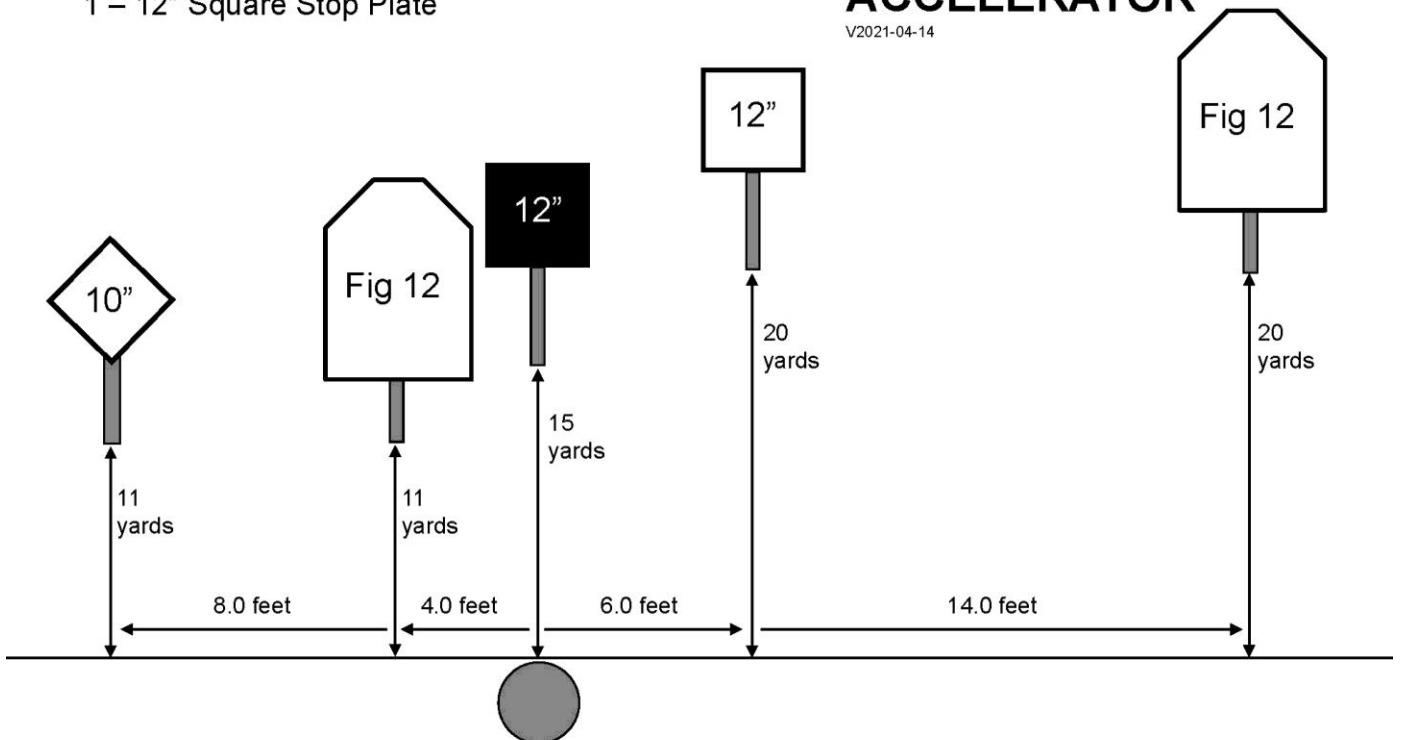

Match 06
Maple Tree Range
PENDULUM

V2021-04-14

- 4 – 18x24" Rectangle Plates
- 1 – 12" Round Stop Plate

Match 03
600 Range
SMOKE & HOPE

V2021-04-14

- 1 – 10" Diamond Plate
- 1 – 12" Square Plate
- 2 – 18 x 24" Fig 12 Plates
- 1 – 12" Square Stop Plate

Match 04
600 Range
ACCELERATOR

V2021-04-14

- 2 – 10" Square Plates
- 2 – 18 x 24" Rectangle Plates
- 1 – 12" Square Stop Plate

Match 07

600 Range

SHOWDOWN

V2021-04-14

- 2 – 12" Square Plates
- 2 – 18 x 24" Rectangle Plates
- 1 – 12" Diamond Stop Plate