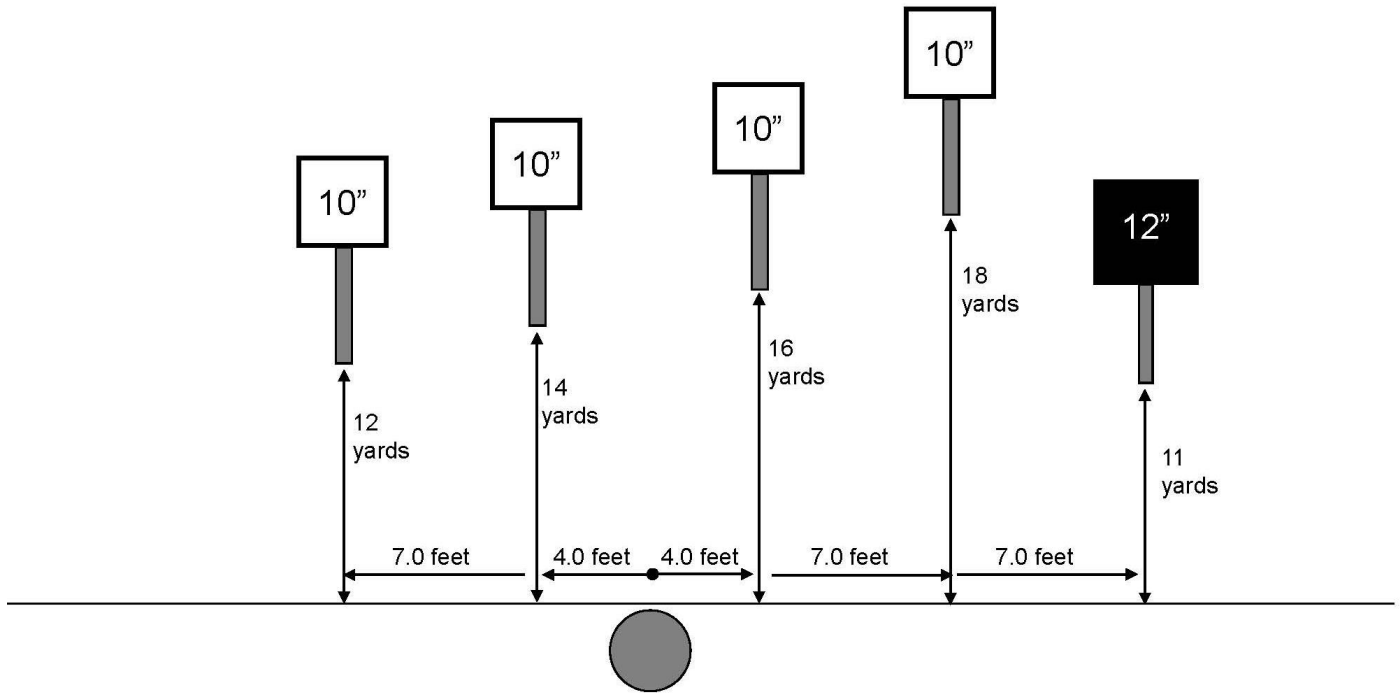

4 – 10" Square Plates
1 – 12" Square Stop Plate

Match 01

Maple Tree Range
FIVE TO GO

V2021-04-14

4 – 12" Round Plates
1 – 12" Round Stop Plate

Match 02

Maple Tree Range
ROUNDAABOUT

V2021-04-14

- 1 – 12" Diamond Plate
- 2 – 10" Square Plates
- 1 – 12" Round Plate
- 1 – 12" Round Stop Plate

Match 05
Maple Tree Range
SPEED OPTION

V2021-04-14

- 1 – 10" Diamond Plate
- 1 – 10" Square Plate
- 2 – 12 Round Plates
- 1 – 12" Round Stop Plate

Match 06
Maple Tree Range
PENDULUM

V2021-04-14

- 4 – 18x24" Rectangle Plates
- 1 – 12" Round Stop Plate

Match 03
600 Range
SMOKE & HOPE

V2021-04-14

- 1 – 10" Diamond Plate
- 1 – 12" Square Plate
- 2 – 18 x 24" Fig 12 Plates
- 1 – 12" Square Stop Plate

Match 04
600 Range
ACCELERATOR

V2021-04-14

- 2 – 10" Square Plates
- 2 – 18 x 24" Rectangle Plates
- 1 – 12" Square Stop Plate

Match 07

600 Range

SHOWDOWN

V2021-04-14

- 2 – 12" Square Plates
- 2 – 18 x 24" Rectangle Plates
- 1 – 12" Diamond Stop Plate