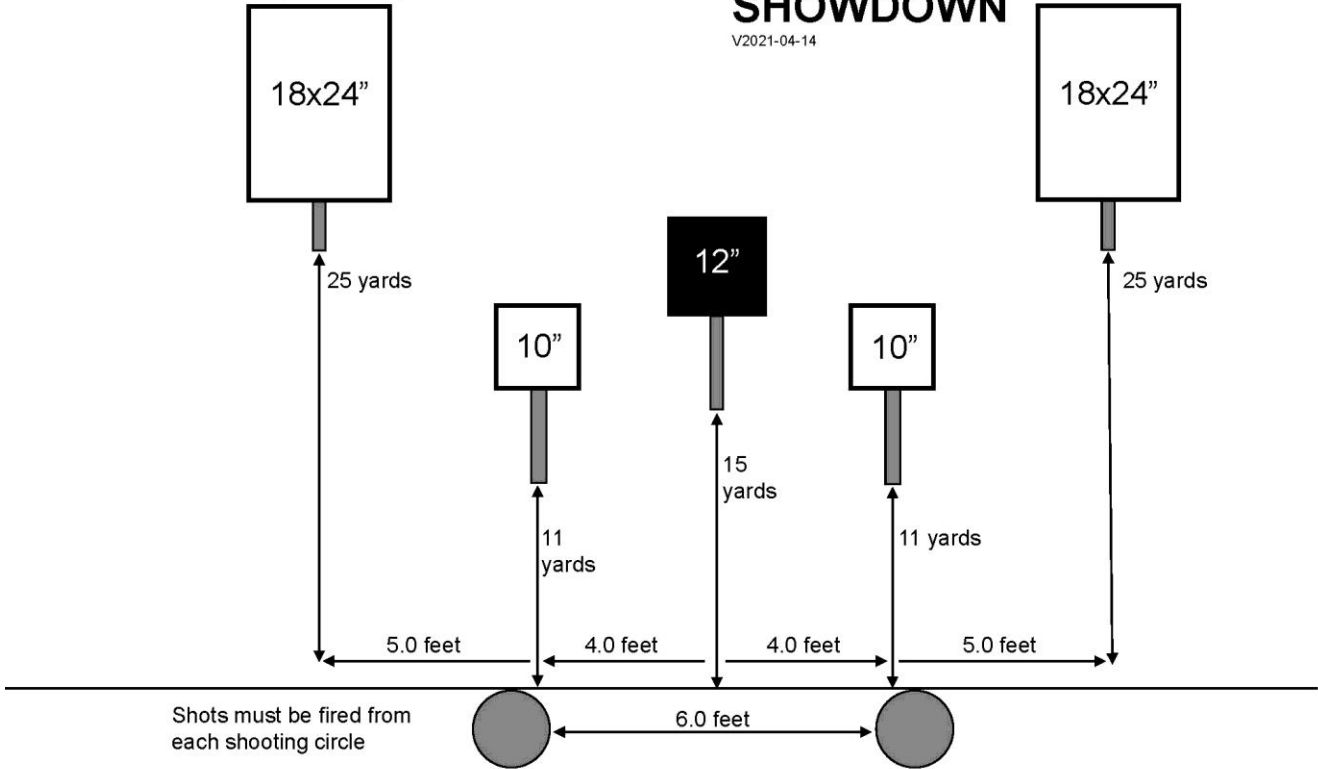

Match 06
Maple Tree Range
PENDULUM

V2021-04-14

- 4 – 18x24" Rectangle Plates
- 1 – 12" Round Stop Plate

Match 03
600 Range
SMOKE & HOPE

V2021-04-14

- 1 – 10" Diamond Plate
- 1 – 12" Square Plate
- 2 – 18 x 24" Fig 12 Plates
- 1 – 12" Square Stop Plate

Match 04
600 Range
ACCELERATOR

V2021-04-14

- 2 – 10" Square Plates
- 2 – 18 x 24" Rectangle Plates
- 1 – 12" Square Stop Plate

Match 07

600 Range

SHOWDOWN

V2021-04-14

- 2 – 12" Square Plates
- 2 – 18 x 24" Rectangle Plates
- 1 – 12" Diamond Stop Plate