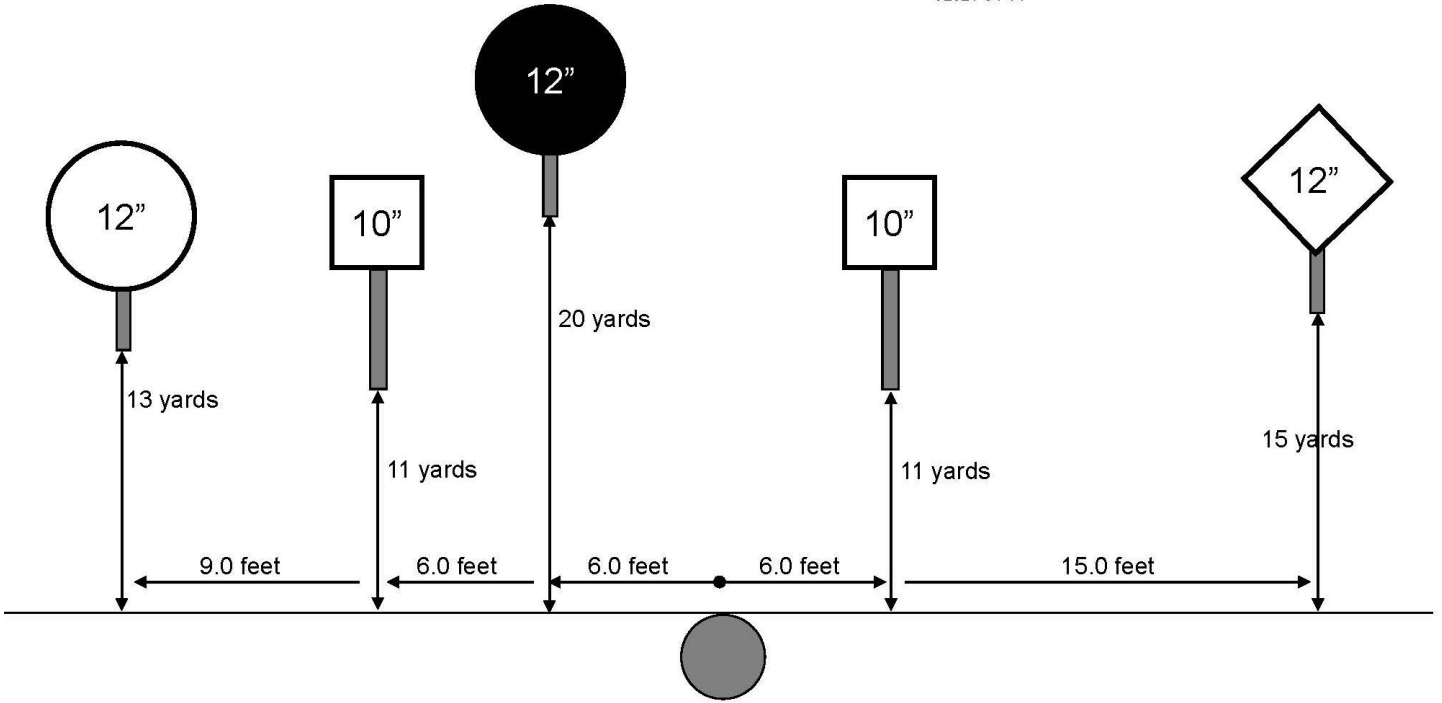

4 – 10" Square Plates
1 – 12" Square Stop Plate

Match 01

Maple Tree Range
FIVE TO GO

V2021-04-14

4 – 12" Round Plates
1 – 12" Round Stop Plate

Match 02

Maple Tree Range
ROUNDBABOUT

V2021-04-14

- 1 – 12" Diamond Plate
- 2 – 10" Square Plates
- 1 – 12" Round Plate
- 1 – 12" Round Stop Plate

Match 05
Maple Tree Range
SPEED OPTION

V2021-04-14

- 1 – 10" Diamond Plate
- 1 – 10" Square Plate
- 2 – 12 Round Plates
- 1 – 12" Round Stop Plate

Match 06
Maple Tree Range
PENDULUM

V2021-04-14

- 4 – 18x24" Rectangle Plates
- 1 – 12" Round Stop Plate

Match 03
600 Range
SMOKE & HOPE

V2021-04-14

- 1 – 10" Diamond Plate
- 1 – 12" Square Plate
- 2 – 18 x 24" Fig 12 Plates
- 1 – 12" Square Stop Plate

Match 04
600 Range
ACCELERATOR

V2021-04-14

- 2 – 10" Square Plates
- 2 – 18 x 24" Rectangle Plates
- 1 – 12" Square Stop Plate

Match 07

600 Range

SHOWDOWN

V2021-04-14

- 2 – 12" Square Plates
- 2 – 18 x 24" Rectangle Plates
- 1 – 12" Diamond Stop Plate