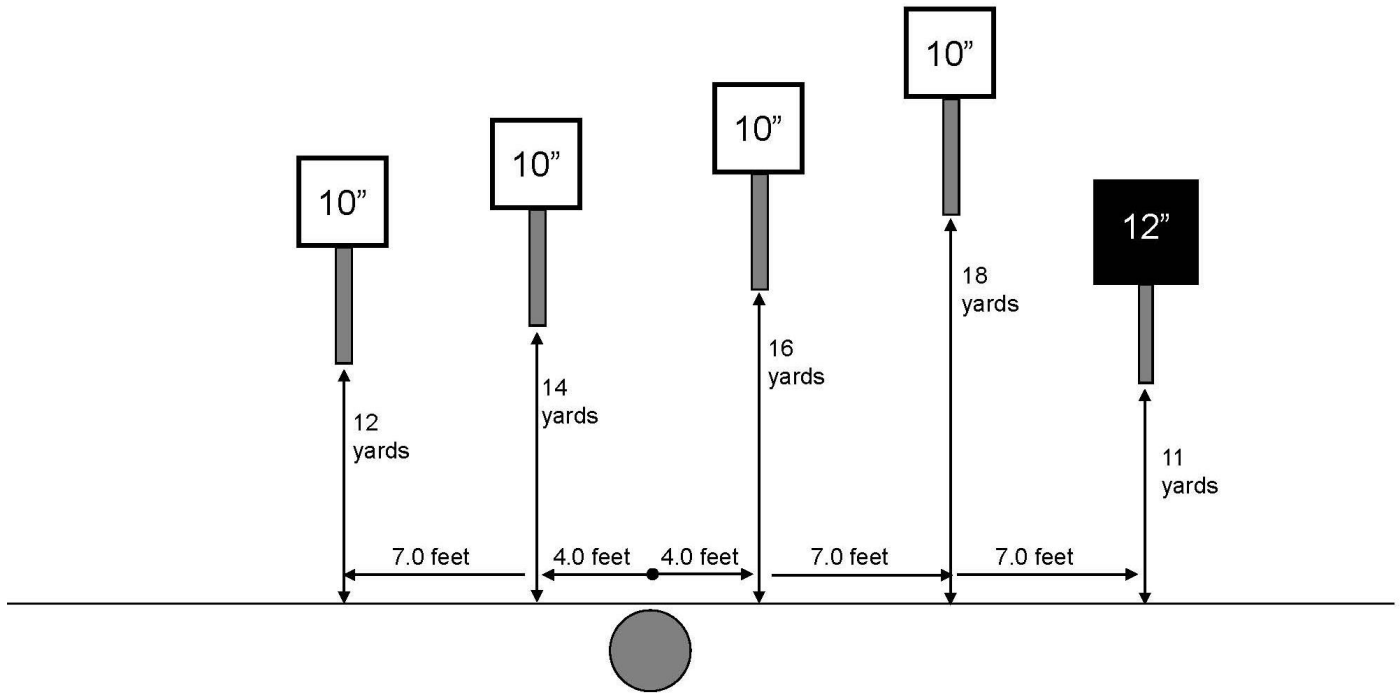

4 – 10" Square Plates
1 – 12" Square Stop Plate

Match 01

Maple Tree Range
FIVE TO GO

V2021-04-14

4 – 12" Round Plates
1 – 12" Round Stop Plate

Match 02

Maple Tree Range
ROUNDBABOUT

V2021-04-14

- 1 – 12" Diamond Plate
- 2 – 10" Square Plates
- 1 – 12" Round Plate
- 1 – 12" Round Stop Plate

Match 05
Maple Tree Range
SPEED OPTION

V2021-04-14

- 1 – 10" Diamond Plate
- 1 – 10" Square Plate
- 2 – 12 Round Plates
- 1 – 12" Round Stop Plate

Match 06
Maple Tree Range
PENDULUM

V2021-04-14

- 4 – 18x24" Rectangle Plates
- 1 – 12" Round Stop Plate

Match 03
600 Range
SMOKE & HOPE

V2021-04-14

- 1 – 10" Diamond Plate
- 1 – 12" Square Plate
- 2 – 18 x 24" Fig 12 Plates
- 1 – 12" Square Stop Plate

Match 04
600 Range
ACCELERATOR

V2021-04-14

- 2 – 10" Square Plates
- 2 – 18 x 24" Rectangle Plates
- 1 – 12" Square Stop Plate

Match 07

600 Range

SHOWDOWN

V2021-04-14

- 2 – 12" Square Plates
- 2 – 18 x 24" Rectangle Plates
- 1 – 12" Diamond Stop Plate