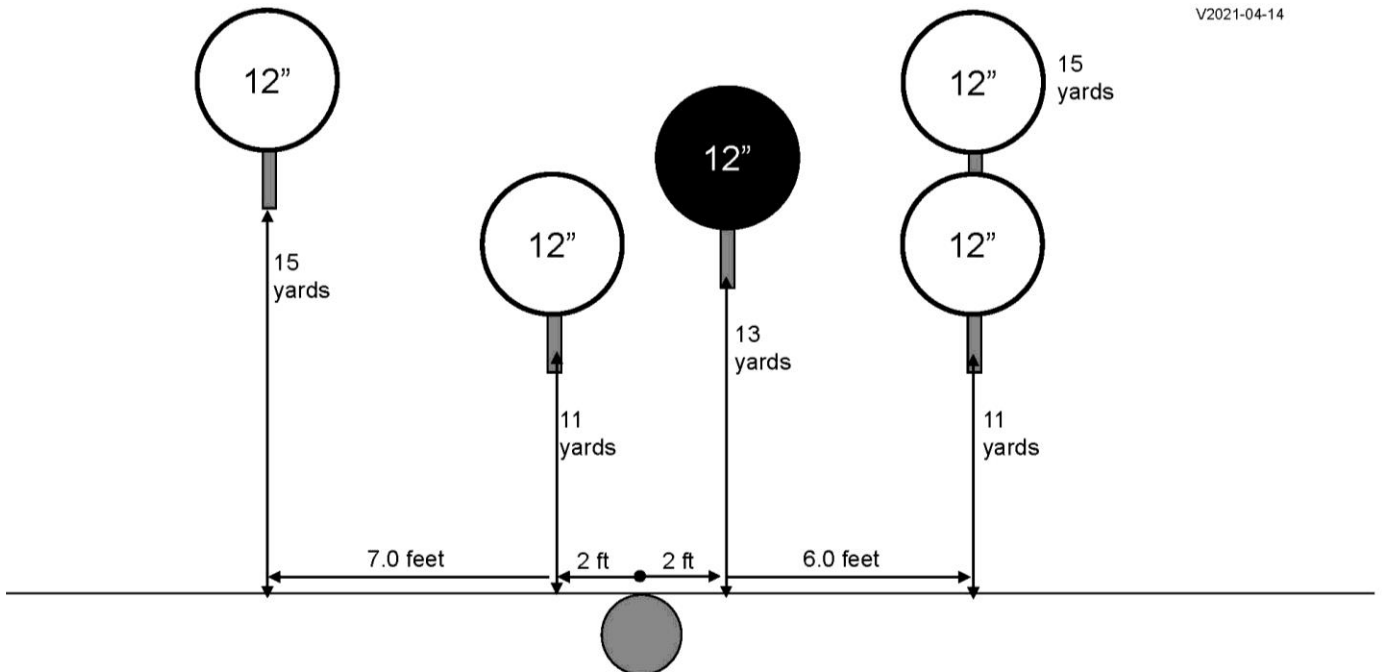

4 – 10" Square Plates
1 – 12" Square Stop Plate

Match 01

Maple Tree Range
FIVE TO GO

V2021-04-14

4 – 12" Round Plates
1 – 12" Round Stop Plate

Match 02

Maple Tree Range
ROUNDBABOUT

V2021-04-14

- 1 – 12" Diamond Plate
- 2 – 10" Square Plates
- 1 – 12" Round Plate
- 1 – 12" Round Stop Plate

Match 05
Maple Tree Range
SPEED OPTION

V2021-04-14

- 1 – 10" Diamond Plate
- 1 – 10" Square Plate
- 2 – 12 Round Plates
- 1 – 12" Round Stop Plate

Match 06
Maple Tree Range
PENDULUM

V2021-04-14

- 4 – 18x24" Rectangle Plates
- 1 – 12" Round Stop Plate

Match 03
600 Range
SMOKE & HOPE

V2021-04-14

- 1 – 10" Diamond Plate
- 1 – 12" Square Plate
- 2 – 18 x 24" Fig 12 Plates
- 1 – 12" Square Stop Plate

Match 04
600 Range
ACCELERATOR

V2021-04-14

- 2 – 10" Square Plates
- 2 – 18 x 24" Rectangle Plates
- 1 – 12" Square Stop Plate

Match 07

600 Range

SHOWDOWN

V2021-04-14

- 2 – 12" Square Plates
- 2 – 18 x 24" Rectangle Plates
- 1 – 12" Diamond Stop Plate