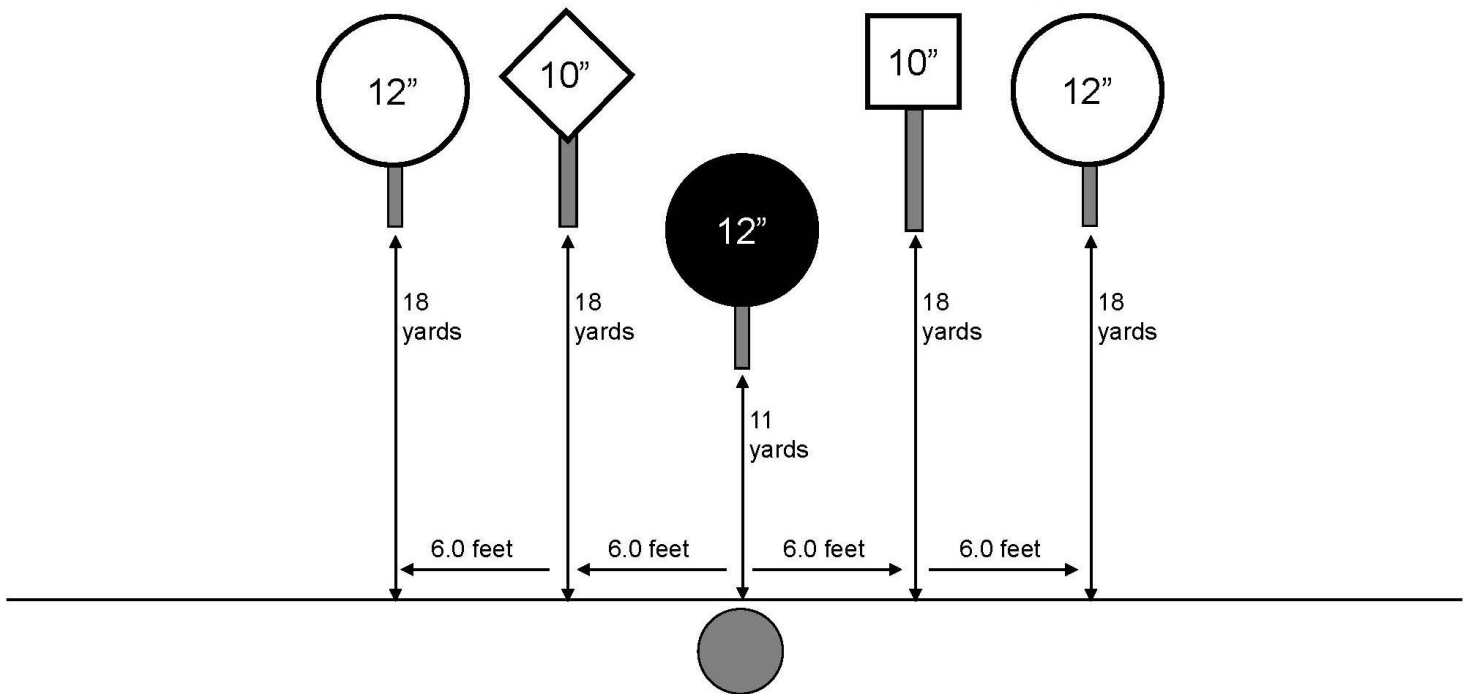

- 1 – 12" Diamond Plate
- 2 – 10" Square Plates
- 1 – 12" Round Plate
- 1 – 12" Round Stop Plate

Match 05
Maple Tree Range
SPEED OPTION

V2021-04-14

- 1 – 10" Diamond Plate
- 1 – 10" Square Plate
- 2 – 12 Round Plates
- 1 – 12" Round Stop Plate

Match 06
Maple Tree Range
PENDULUM

V2021-04-14

- 4 – 18x24" Rectangle Plates
- 1 – 12" Round Stop Plate

Match 03
600 Range
SMOKE & HOPE

V2021-04-14

- 1 – 10" Diamond Plate
- 1 – 12" Square Plate
- 2 – 18 x 24" Fig 12 Plates
- 1 – 12" Square Stop Plate

Match 04
600 Range
ACCELERATOR

V2021-04-14

- 2 – 10" Square Plates
- 2 – 18 x 24" Rectangle Plates
- 1 – 12" Square Stop Plate

Match 07

600 Range

SHOWDOWN

V2021-04-14

- 2 – 12" Square Plates
- 2 – 18 x 24" Rectangle Plates
- 1 – 12" Diamond Stop Plate